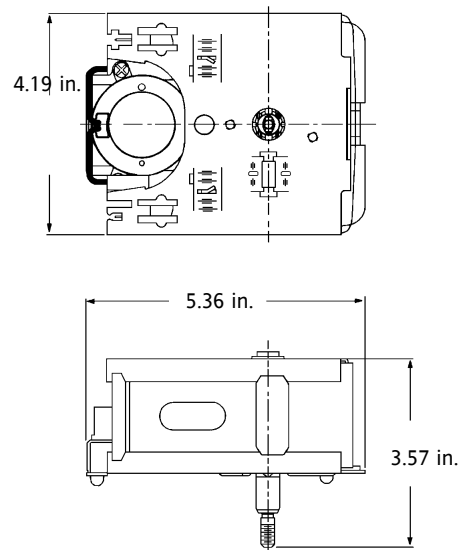

Timing functions are controlled by high accuracy cams molded as a single unit. This assures repeatable sequencing between switch functions where required. Connections to the timer terminals have been provided for quick disconnect plugs. Terminals are typically 0.125" by 0.020". Mounting and shaft configurations vary from timer to timer.

Typical dimensions for the General Electric clotheswasher timer

Typical dimensions for the Whirlpool clotheswasher timer

Shaft lengths vary

Typical dimensions for Speed Queen clotheswasher timers

Typical dimensions for Speed Queen coin-op clotheswasher timers