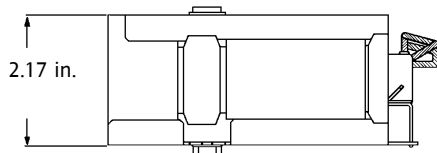

Shaft lengths vary

Typical dimensions for Speed Queen clotheswasher timers