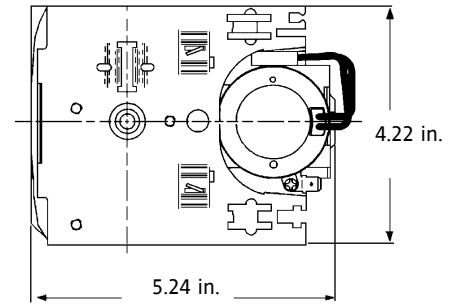

Timing functions are controlled by high accuracy cams molded as a single unit. This assures repeatable sequencing between switch functions where required. Connections to the timer terminals have been provided for quick disconnect plugs. Terminals are typically 0.125" by 0.020". Mounting and shaft configurations vary from timer to timer.

Typical dimensions for the General Electric clotheswasher timer

Typical dimensions for the Whirlpool clotheswasher timer

Shaft lengths vary

Typical dimensions for Speed Queen clotheswasher timers

Typical dimensions for Speed Queen coin-op clotheswasher timers