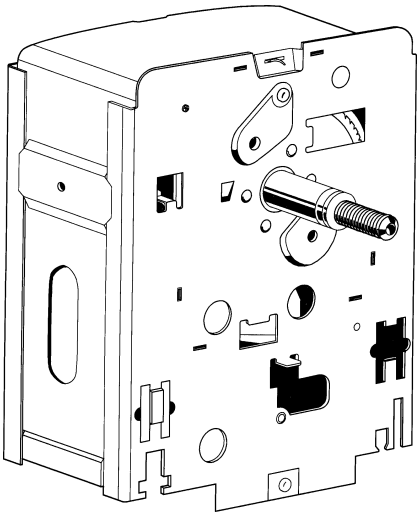

Clotheswasher Program Timers

Invensys offers a complete line of plug-in electro-mechanical program timers for operation in both domestic and commercial laundry equipment. They function using repetitive, multi-circuit, close tolerance timing.

A key feature of the Invensys program timer is the driving mechanism, which provides for flexibility and accuracy in controlling timing functions. Switches are SPDT (single pole double throw). Electrical ratings are 125 and 250 VAC at 50/60 Hz. All controls are UL and CSA recognized.

Timing functions are controlled by high accuracy cams molded as a single unit. This assures repeatable sequencing between switch functions where required. Connections to the timer terminals have been provided for quick disconnect plugs. Terminals are typically 0.125" by 0.020". Mounting and shaft configurations vary from timer to timer.