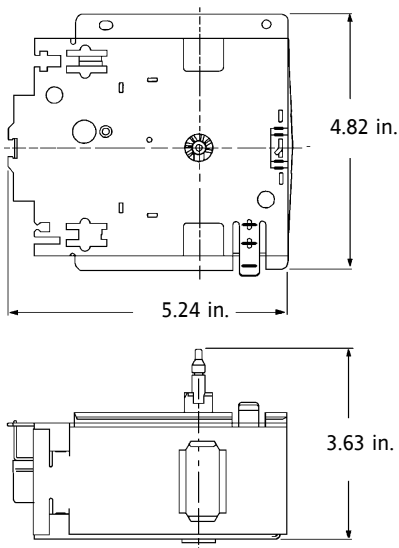

Timing functions are controlled by high accuracy cams molded as a single unit. This assures repeatable sequencing between switch functions where required. Connections to the timer terminals have been provided for quick disconnect plugs. Terminals are typically 0.125" by 0.020". Mounting and shaft configurations vary from timer to timer.

Typical dimensions for the General Electric clotheswasher timer

Typical dimensions for the Whirlpool clotheswasher timer

Shaft lengths vary

Typical dimensions for Speed Queen clotheswasher timers

Typical dimensions for Speed Queen coin-op clotheswasher timers