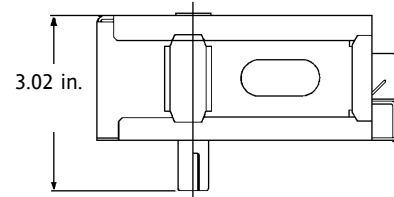

Timing functions are controlled by high accuracy cams molded as a single unit. This assures repeatable sequencing between switch functions where required. Connections to the timer terminals have been provided for quick disconnect plugs. Terminals are typically 0.125" by 0.020". Mounting and shaft configurations vary from timer to timer.

Typical dimensions for the General Electric clotheswasher timer

Typical dimensions for the Whirlpool clotheswasher timer

Shaft lengths vary

Typical dimensions for Speed Queen clotheswasher timers

Typical dimensions for Speed Queen coin-op clotheswasher timers