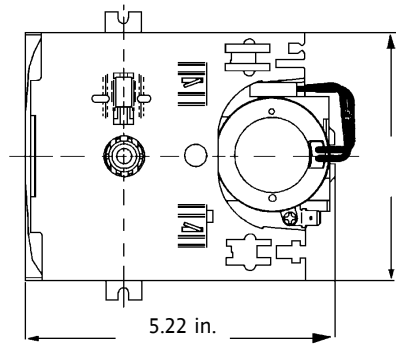

Timing functions are controlled by high accuracy cams molded as a single unit. This assures repeatable sequencing between switch functions where required. Connections to the timer terminals have been provided for quick disconnect plugs. Terminals are typically 0.125" by 0.020". Mounting and shaft configurations vary from timer to timer.

Typical dimensions for the General Electric clotheswasher timer

Typical dimensions for the Whirlpool clotheswasher timer

Shaft lengths vary

Typical dimensions for Speed Queen clotheswasher timers

Typical dimensions for Speed Queen coin-op clotheswasher timers